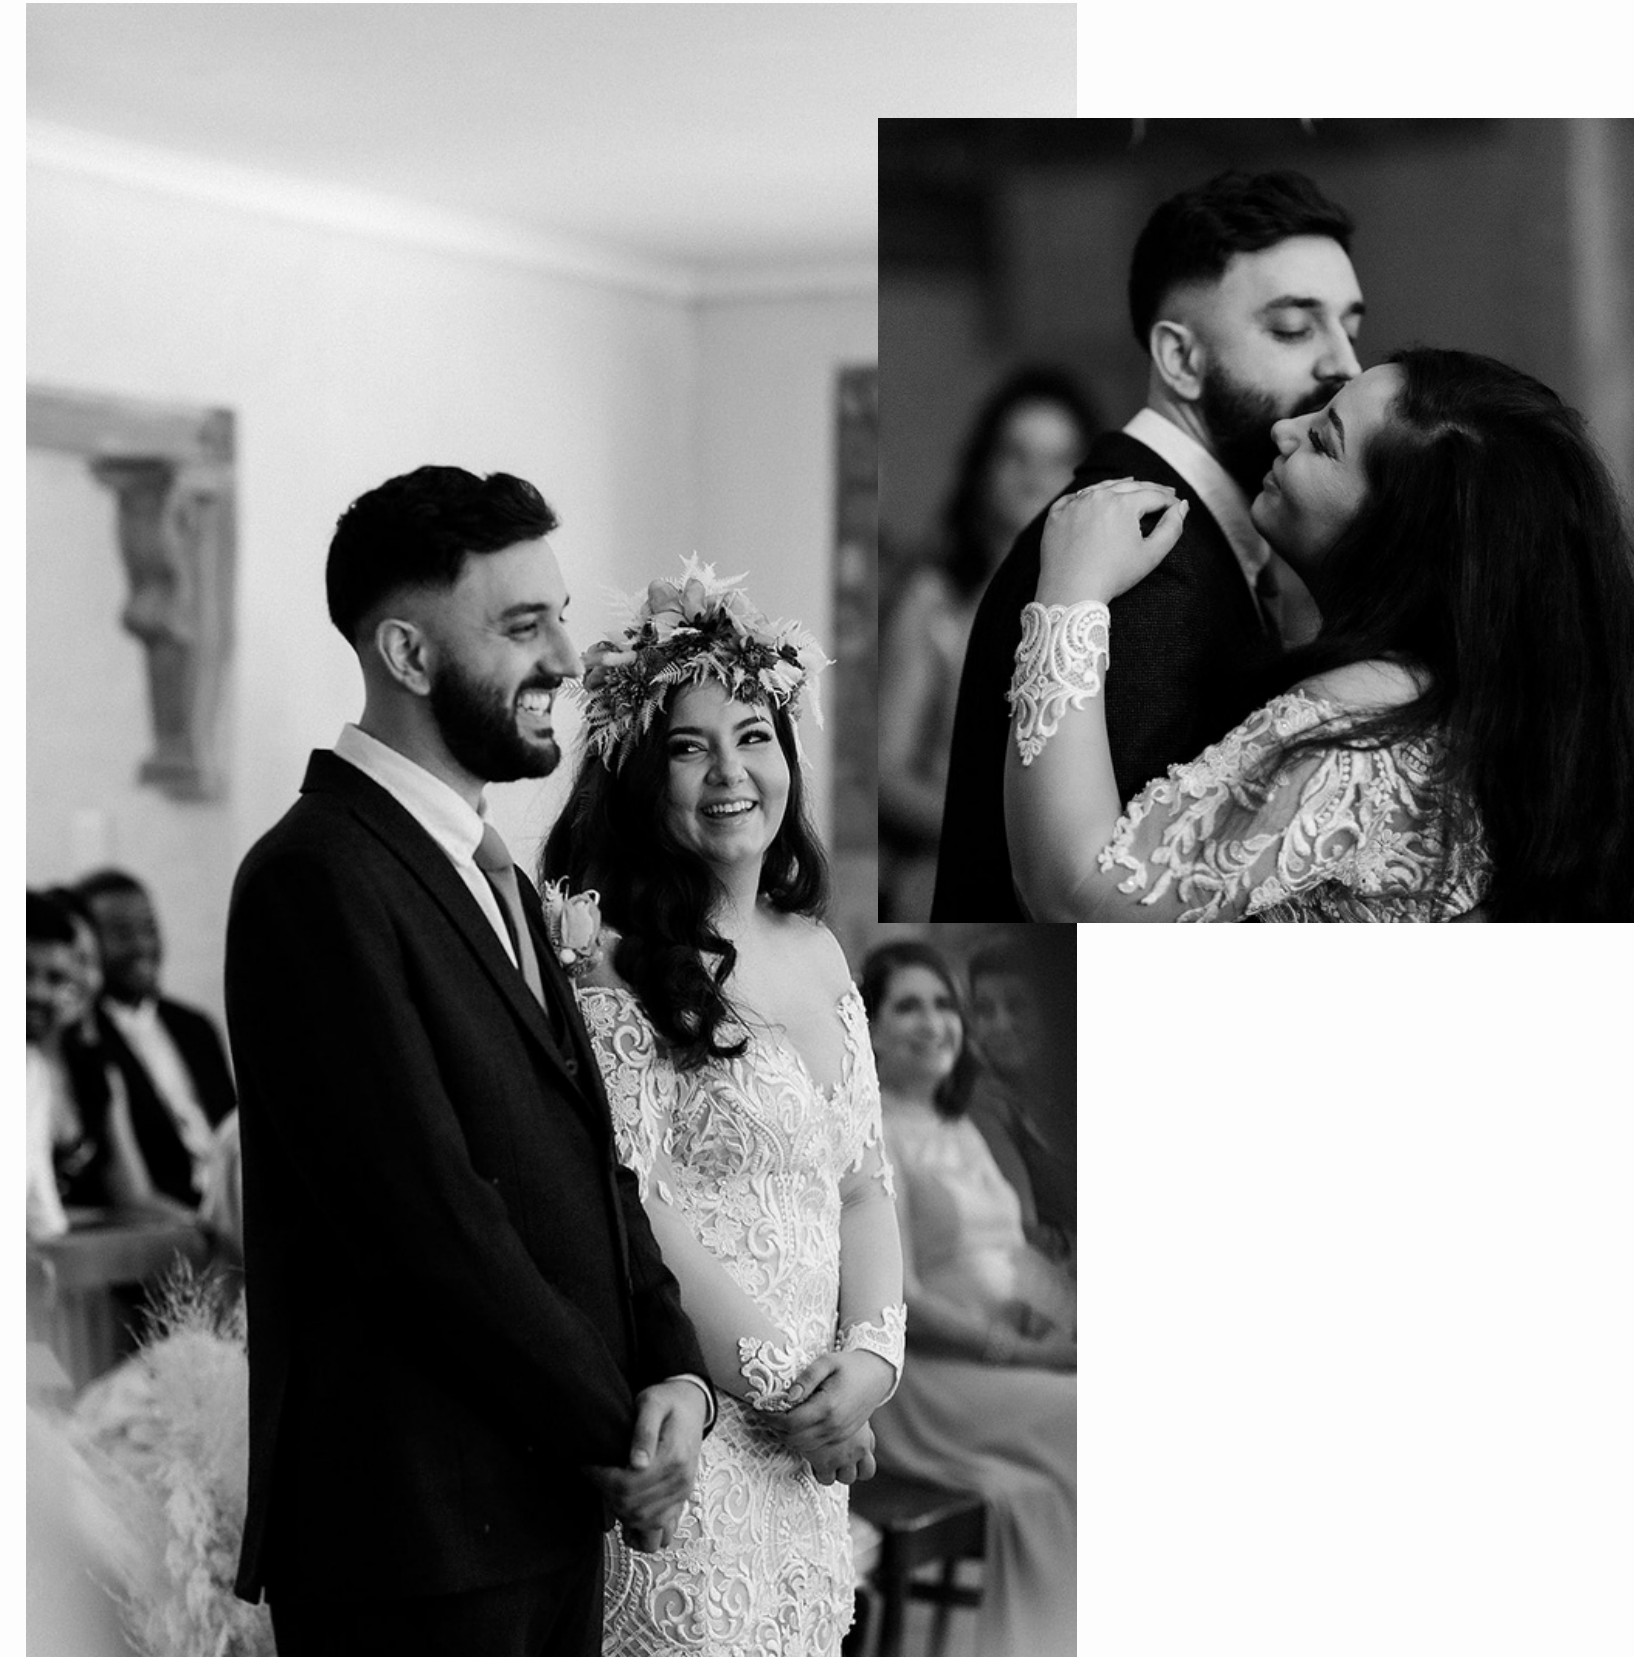

SATURDAY WEDDING

VENUE - INCLUSIVE
50 GUESTS

R 67 250

LOW SEASON
R 760 PER EXTRA GUEST
NO Venue Hire

R 71 250

MID SEASON
R 820 PER EXTRA GUEST
R 7 000 Venue Hire

R 76 00

HIGH SEASON
R 895 PER EXTRA GUEST
R 12 000 Venue Hire

Value of flowers and décor included: R 13 000